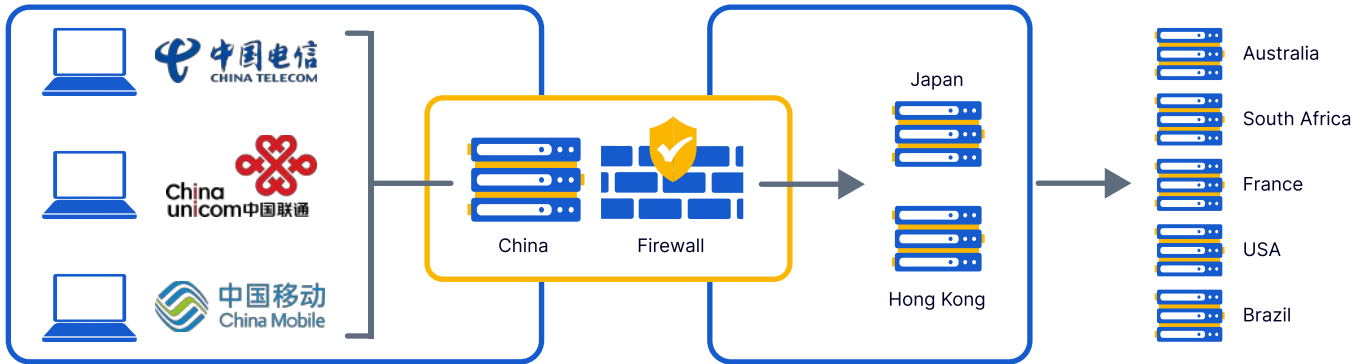

If you have an Overseas Origin, let Scaleflex's China Premium Service help you **perform better** and **stand out in the Chinese market**.

How Does It Work?

By establishing a direct connection with multiple Internet Service Providers (ISP) in Mainland China, the Scaleflex China Service is able to handle requests from Mainland China to the rest of the world with excellent reliability and performance.

The chart below shows how the solution works:

- - -> **Normal service (Normal PoP):** Without a direct connection with China ISP, the route is usually detoured to US or other remote regions
- > **China Premium Service (CPS):** Provides direct and steady connection with Mainland China

Alternatives?

Scaleflex offers these two other services

Near-China Delivery

Scaleflex's Premium CDN allows you to use traditional CDN delivery via Hong Kong.

Be advised that the Great Firewall of China will slow down the content, and performance may suffer as a result.

Mainland China Delivery

Traditional CDNs, including the Point of Presence (PoP) located in mainland China, are used to deliver content.

Be informed that in order to have good delivery in mainland China, your organization will need to adhere to MIIT Chinese legislation and secure ICP/PSB licences.