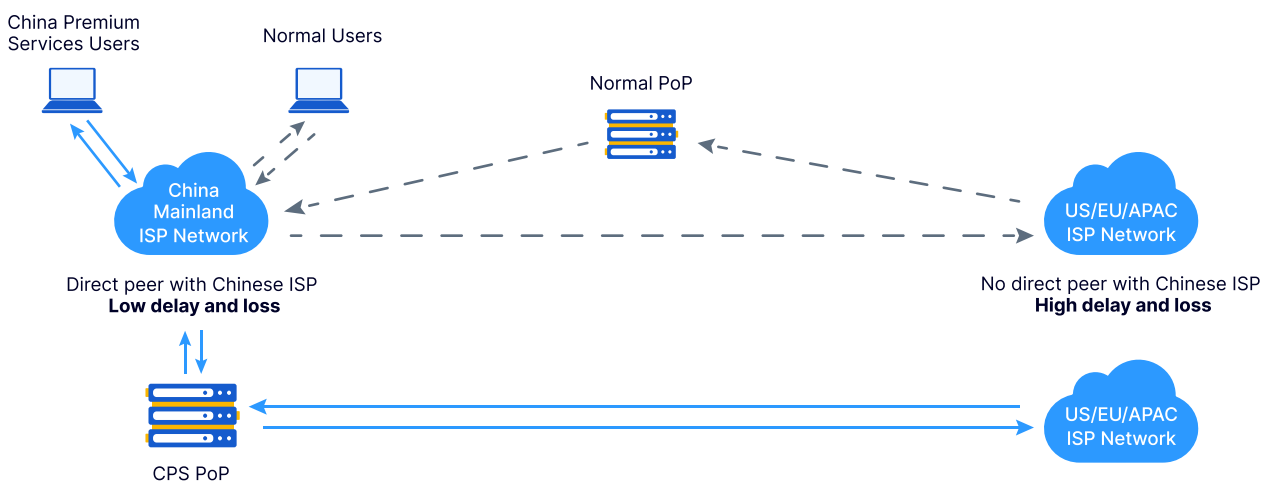

China Delivery Made Simple

Get the edge you need with Scaleflex's China Premium Service

Scaleflex offers a wide range of solutions to help companies optimize their digital presence in China and Asia.

While typical CDNs are insufficient for delivering your media assets from Hong Kong to Mainland China, **Scaleflex's China Premium Service** (also known as **CPS**) is a system that creates a **highway tunnel** between **Mainland China** and **Hong Kong** and/or Japan. Scaleflex China Service provides greater performance to end-users by bypassing the public internet and giving **higher reliability, faster speed, and reduced latency**.

Don't let regulations hold you back

Brands with **end-users in Mainland China** or **wishing to test their digital presence in China** but not meeting the Ministry of Industry and Information Technology (MIIT) Chinese Regulations should use the Scaleflex China Service.

If you have an Overseas Origin, let Scaleflex's China Premium Service help you **perform better** and **stand out in the Chinese market**.

How Does It Work?

By establishing a direct connection with multiple Internet Service Providers (ISP) in Mainland China, the Scaleflex China Service is able to handle requests from Mainland China to the rest of the world with excellent reliability and performance.

The chart below shows how the solution works:

- - -> **Normal service (Normal PoP):** Without a direct connection with China ISP, the route is usually detoured to US or other remote regions
- > **China Premium Service (CPS):** Provides direct and steady connection with Mainland China