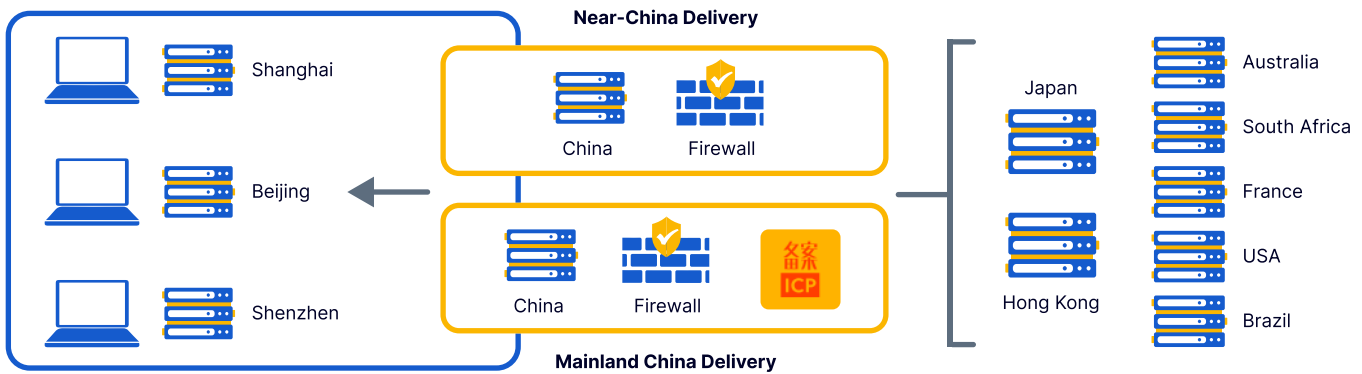

If you have an Overseas Origin, let Scaleflex's China Premium Service help you **perform better** and **stand out in the Chinese market**.

How Does It Work?

By establishing a direct connection with multiple Internet Service Providers (ISP) in Mainland China, the Scaleflex China Service is able to handle requests from Mainland China to the rest of the world with excellent reliability and performance.

The chart below shows how the solution works:

- - -> **Normal service (Normal PoP):** Without a direct connection with China ISP, the route is usually detoured to US or other remote regions
- > **China Premium Service (CPS):** Provides direct and steady connection with Mainland China

Alternatives?

Scaleflex offers these two other services

Near-China Delivery

Scaleflex's Premium CDN allows you to use traditional CDN delivery via Hong Kong.

Be advised that the Great Firewall of China will slow down the content, and performance may suffer as a result.

Mainland China Delivery

Traditional CDNs, including the Point of Presence (PoP) located in mainland China, are used to deliver content.

Be informed that in order to have good delivery in mainland China, your organization will need to adhere to MIIT Chinese legislation and secure ICP/PSB licences.